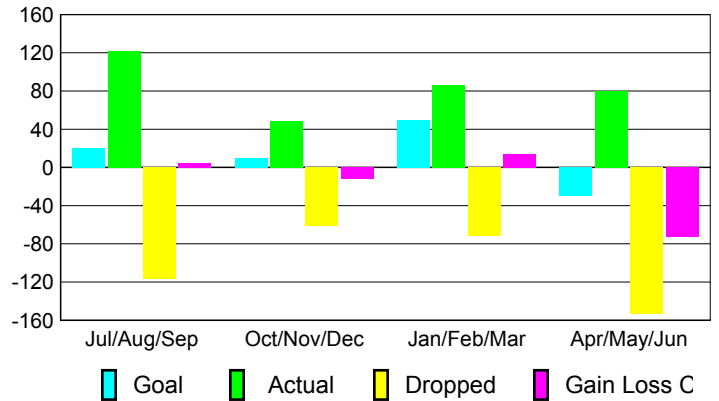

Membership Results 2009-2010

Goal, New, Dropped, Gain/Loss