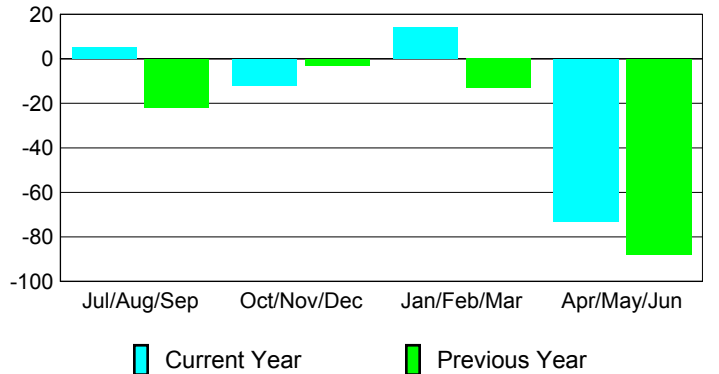

Comparison of Membership Gain/Loss

Current Year Compared to the Previous Year