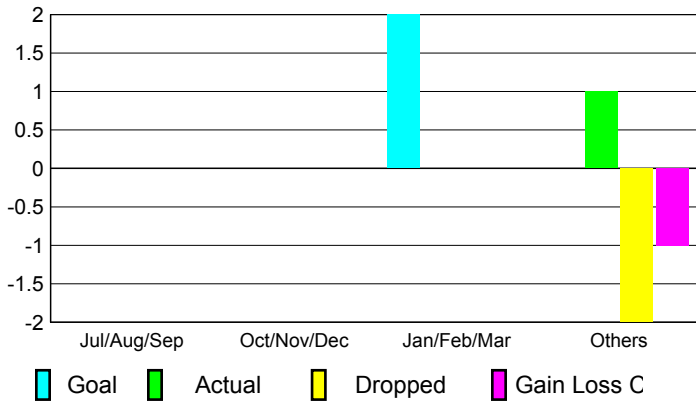

2009-2010 GMT Quarterly Report for District (or Undistricted) **District 337 D**

GMT: **Junichi Takata**

Location: **JAPAN**

GMT CA: **5**

CLUBS

**Club Results
2009-2010**

**Clubs
2008-2009**

Month	New Club Goal	Actual New Clubs	Actual Dropped Clubs	Gain/Loss of Clubs	Gain/Loss of Clubs
Jul/Aug/Sep	0	0	0	0	0
Oct/Nov/Dec	0	0	0	0	0
Jan/Feb/Mar	2	0	0	0	0
Apr/May/June	0	1	-2	-1	0
Totals	2	1	-2	-1	0

Club Results 2009-2010

Goal, New, Dropped, Gain/Loss

Comparison of Club Gain/Loss

Current Year Compared to the Previous Year

YTD Status Quo Clubs 2009-2010

Status Quo Clubs Compared to Status Quo Members

MEMBERSHIP

**Membership Results
2009-2010**

**Membership
2008-2009**

Month	Net Memb Goal	Actual New Memb	Actual Dropped Memb	Gain/Loss of Memb	Gain/Loss of Memb
Jul/Aug/Sep	20	122	-117	5	-22
Oct/Nov/Dec	10	49	-61	-12	-3
Jan/Feb/Mar	50	86	-72	14	-13
Apr/May/June	-30	80	-153	-73	-88
Totals	50	337	-403	-66	-126